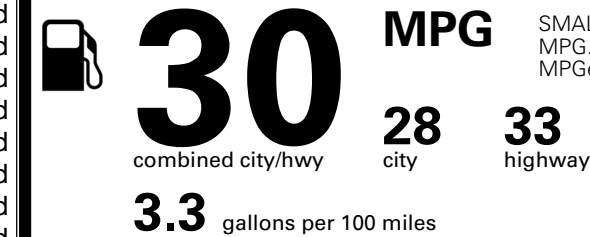

Fuel Economy

You save
$250

in fuel costs
over 5 years
compared to the
average new vehicle.

Annual fuel cost
$1,550