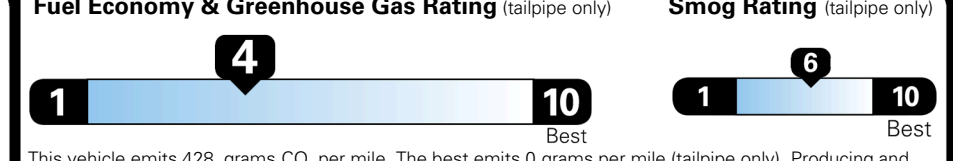

\$495.00
 \$65.00
 \$45.00
 \$80.00

MSRP INCLUDING OPTIONS

\$ 42,275.00

INLAND FREIGHT AND HANDLING

\$ 1,545.00

TOTAL MANUFACTURER'S SUGGESTED RETAIL PRICE ▶

\$ 43,820.00

TOTAL ADDITIONAL WEIGHT: 2.0

EPA DOT Fuel Economy and Environment

Gasoline Vehicle

You spend \$3,250
 more in fuel costs over 5 years compared to the average new vehicle.

Annual fuel cost \$2,350

Actual results will vary for many reasons, including driving conditions and how you drive and maintain your vehicle. The average new vehicle gets 29 MPG and costs \$8,500 to fuel over 5 years. Cost estimates are based on 15,000 miles per year at \$ 3.30 per gallon. MPGe is miles per gasoline gallon equivalent. Vehicle emissions are a significant cause of climate change and smog.