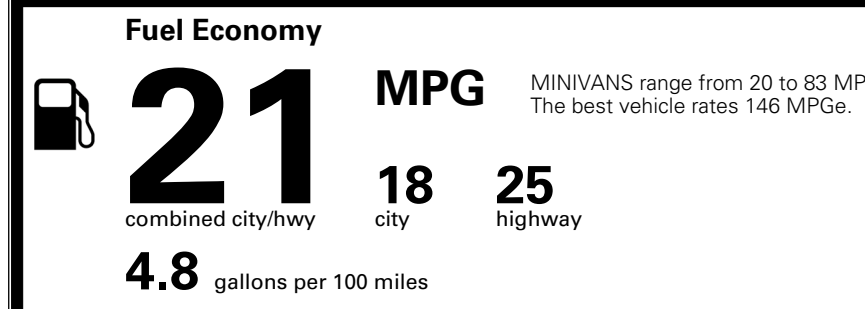

\$495.00
 \$65.00
 \$45.00
 \$80.00

MSRP INCLUDING OPTIONS

\$ 42,275.00

INLAND FREIGHT AND HANDLING

\$ 1,545.00

TOTAL MANUFACTURER'S SUGGESTED RETAIL PRICE ▶

\$ 43,820.00

TOTAL ADDITIONAL WEIGHT: 2.0

EPA DOT Fuel Economy and Environment

Gasoline Vehicle

You spend \$3,250
 more in fuel costs over 5 years compared to the average new vehicle.

Annual fuel cost \$2,350

Actual results will vary for many reasons, including driving conditions and how you drive and maintain your vehicle. The average new vehicle gets 29 MPG and costs \$8,500 to fuel over 5 years. Cost estimates are based on 15,000 miles per year at \$ 3.30 per gallon. MPGe is miles per gasoline gallon equivalent. Vehicle emissions are a significant cause of climate change and smog.