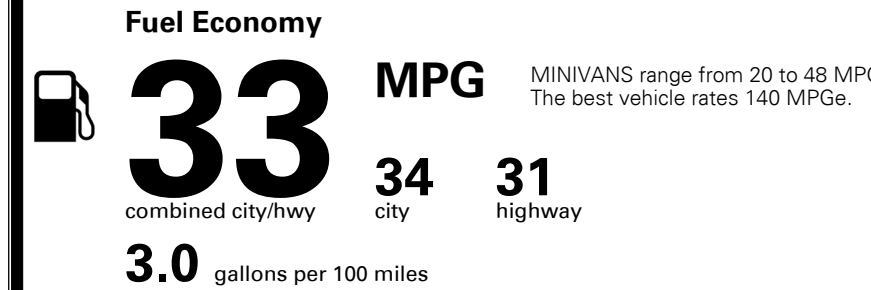

\$495.00
 Included

 Included
 \$265.00
 \$75.00

MSRP INCLUDING OPTIONS

\$ 53,435.00

INLAND FREIGHT AND HANDLING

\$ 1,395.00

TOTAL MANUFACTURER'S SUGGESTED RETAIL PRICE ▶

\$ 54,830.00

TOTAL ADDITIONAL WEIGHT: 10.8

EPA DOT Fuel Economy and Environment

Gasoline Vehicle

You save \$1,500
 in fuel costs over 5 years compared to the average new vehicle.

Annual fuel cost \$1,600

Actual results will vary for many reasons, including driving conditions and how you drive and maintain your vehicle. The average new vehicle gets 28 MPG and costs \$9,500 to fuel over 5 years. Cost estimates are based on 15,000 miles per year at \$ 3.50 per gallon. MPGe is miles per gasoline gallon equivalent. Vehicle emissions are a significant cause of climate change and smog.