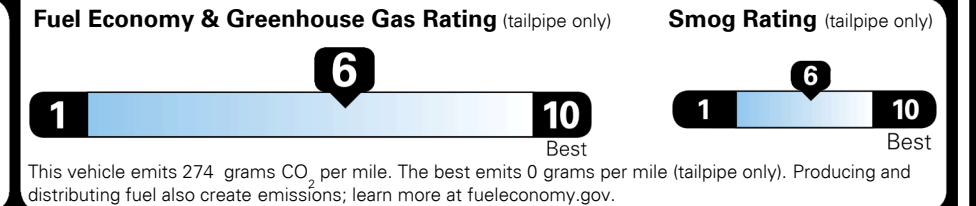

TOTAL ADDITIONAL WEIGHT: 10.8

EPA DOT Fuel Economy and Environment

Gasoline Vehicle

You save \$1,500
 in fuel costs over 5 years compared to the average new vehicle.

Annual fuel cost \$1,600

Actual results will vary for many reasons, including driving conditions and how you drive and maintain your vehicle. The average new vehicle gets 28 MPG and costs \$9,500 to fuel over 5 years. Cost estimates are based on 15,000 miles per year at \$ 3.50 per gallon. MPGe is miles per gasoline gallon equivalent. Vehicle emissions are a significant cause of climate change and smog.